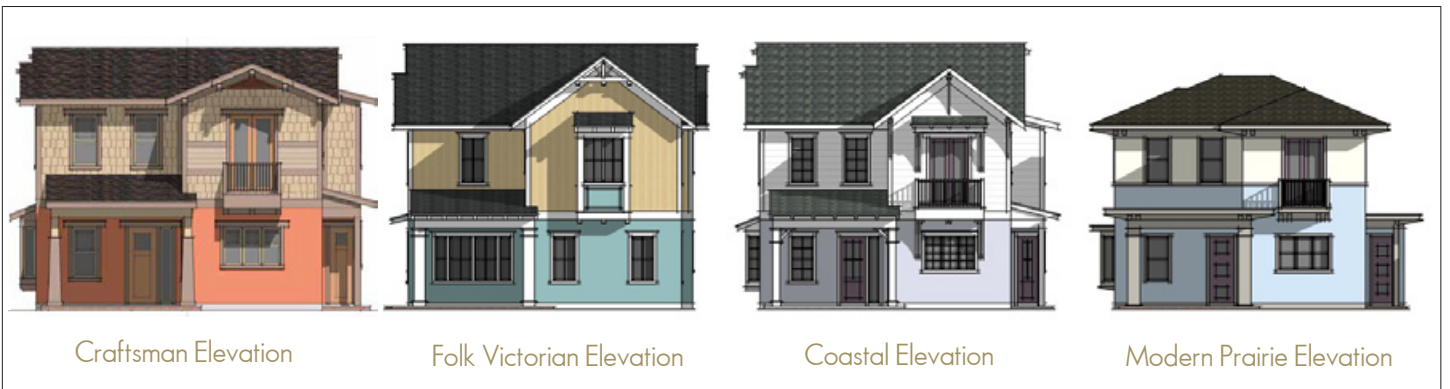

Jewel Boxes - Laureate Park, Lake Nona

product type  
single family home

living area  
1,869 - 2,900 sq. ft.

lot size  
2,500 - 3,960 sq. ft.

density  
7-11 DU/AC

Based on the latest demographic research, single-women home buyers are a large and growing market segment. Canin Associates recognized this unique opportunity by creating innovative designs with new features focusing on women's preferences that appeal specifically to this market. These inventive new home types, named Jewel Boxes, were designed to achieve densities of 11 units per acre that have strong curb appeal. After our initial work on this typology, we have expanded our designs to include over a dozen high density single family detached homes that appeal to all buyers.

Main Living Area

Outdoor Living Area